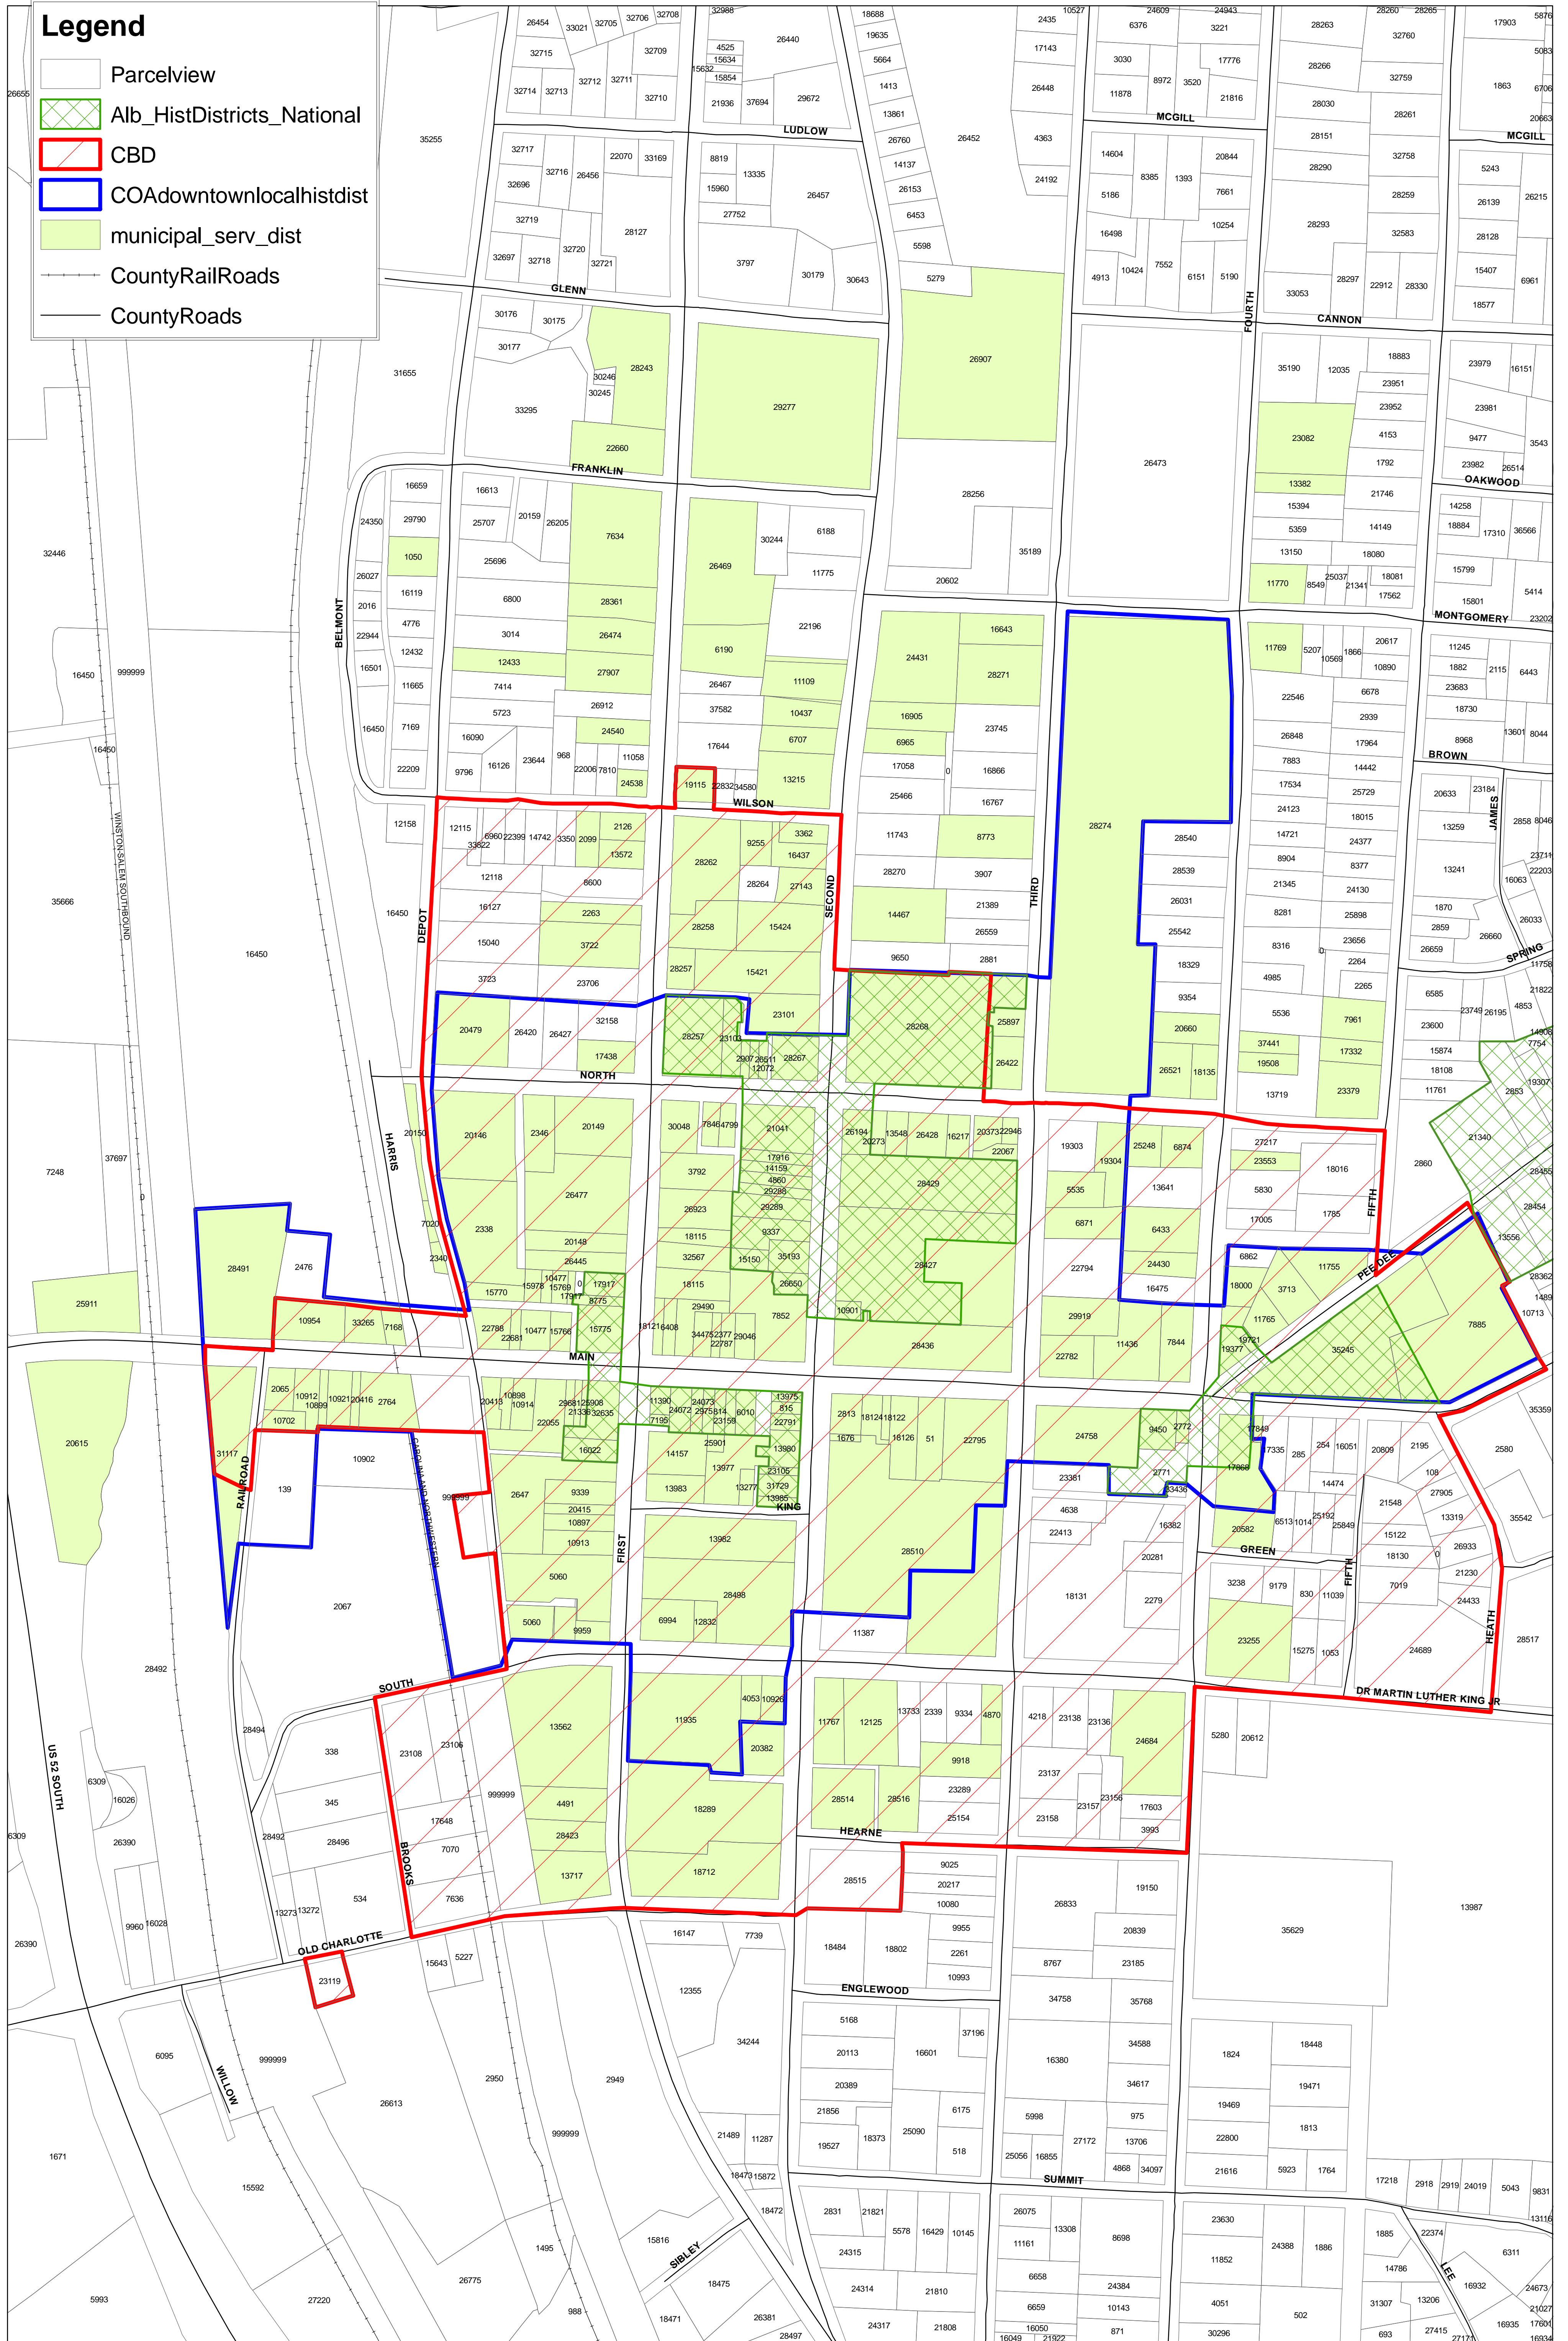

City of Albemarle

Legend

-  Parcelview
-  Alb_HistDistricts_National
-  CBD
-  COAdowntownlocalhistdist
-  municipal_serv_dist
-  CountyRailRoads
-  CountyRoads

REFERENCE USE ONLY